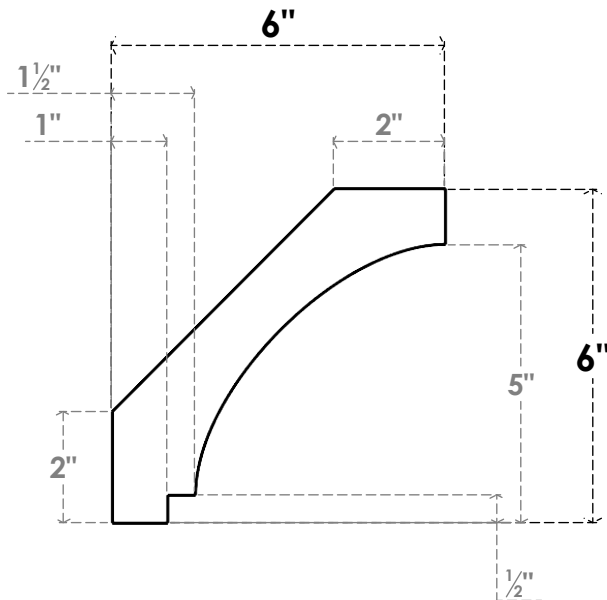

ITEM NUMBER: BRCURO030X06000X06000IMPRCPR

3"W X 6"D X 6"H IMPERIAL ROUGH CEDAR WOODGRAIN OPEN
TIMBERTHANE BRACE, PRIMED TAN

SIDE PROFILE

FRONT PROFILE

ISOMETRIC

EKENA MILLWORK
2300 WEST MAIN ST.
CLARKSVILLE, TX 75426
TOLL FREE: 866-607-0453
WWW.EKENAMILLWORK.COM

NOTES

1. INSTALLATION TO BE COMPLETED IN ACCORDANCE WITH MANUFACTURER'S SPECIFICATIONS.
2. DRAWING MAY NOT BE TO SCALE
3. THIS DRAWING IS INTENDED FOR DESIGN AND PLANNING PURPOSES ONLY.
4. ALL INFORMATION CONTAINED HEREIN WAS CURRENT AT THE TIME OF DEVELOPMENT BUT MUST BE REVIEWED AND APPROVED BY THE PRODUCT MANUFACTURER TO BE CONSIDERED ACCURATE.
5. TIMBERTHANE ARCHITECTURAL PRODUCTS ARE MADE FROM HIGH DENSITY URETHANE AND COME FACTORY PRIMED