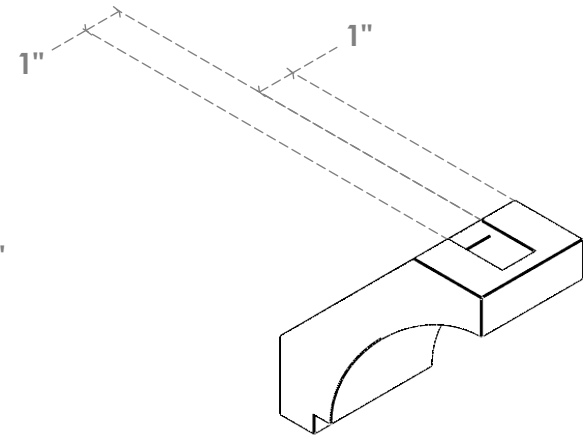

ITEM NUMBER: BRCURO030X06000X06000IMPRCPR

3"W X 6"D X 6"H IMPERIAL ROUGH CEDAR WOODGRAIN OPEN
TIMBERTHANE BRACE, PRIMED TAN

SIDE PROFILE

FRONT PROFILE

ISOMETRIC

EKENA MILLWORK
2300 WEST MAIN ST.
CLARKSVILLE, TX 75426
TOLL FREE: 866-607-0453
WWW.EKENAMILLWORK.COM

NOTES

1. INSTALLATION TO BE COMPLETED IN ACCORDANCE WITH MANUFACTURER'S SPECIFICATIONS.
2. DRAWING MAY NOT BE TO SCALE
3. THIS DRAWING IS INTENDED FOR DESIGN AND PLANNING PURPOSES ONLY.
4. ALL INFORMATION CONTAINED HEREIN WAS CURRENT AT THE TIME OF DEVELOPMENT BUT MUST BE REVIEWED AND APPROVED BY THE PRODUCT MANUFACTURER TO BE CONSIDERED ACCURATE.
5. TIMBERTHANE ARCHITECTURAL PRODUCTS ARE MADE FROM HIGH DENSITY URETHANE AND COME FACTORY PRIMED