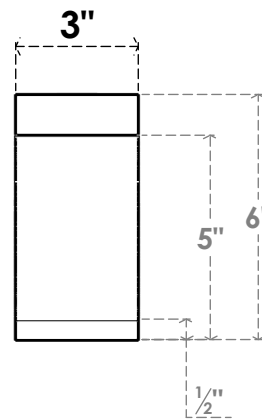

ITEM NUMBER: BRCURO030X06000X06000IMPRCPR

3"W X 6"D X 6"H IMPERIAL ROUGH CEDAR WOODGRAIN OPEN
TIMBERTHANE BRACE, PRIMED TAN

SIDE PROFILE

FRONT PROFILE

ISOMETRIC

EKENA MILLWORK
2300 WEST MAIN ST.
CLARKSVILLE, TX 75426
TOLL FREE: 866-607-0453
WWW.EKENAMILLWORK.COM

NOTES

1. INSTALLATION TO BE COMPLETED IN ACCORDANCE WITH MANUFACTURER'S SPECIFICATIONS.
2. DRAWING MAY NOT BE TO SCALE
3. THIS DRAWING IS INTENDED FOR DESIGN AND PLANNING PURPOSES ONLY.
4. ALL INFORMATION CONTAINED HEREIN WAS CURRENT AT THE TIME OF DEVELOPMENT BUT MUST BE REVIEWED AND APPROVED BY THE PRODUCT MANUFACTURER TO BE CONSIDERED ACCURATE.
5. TIMBERTHANE ARCHITECTURAL PRODUCTS ARE MADE FROM HIGH DENSITY URETHANE AND COME FACTORY PRIMED